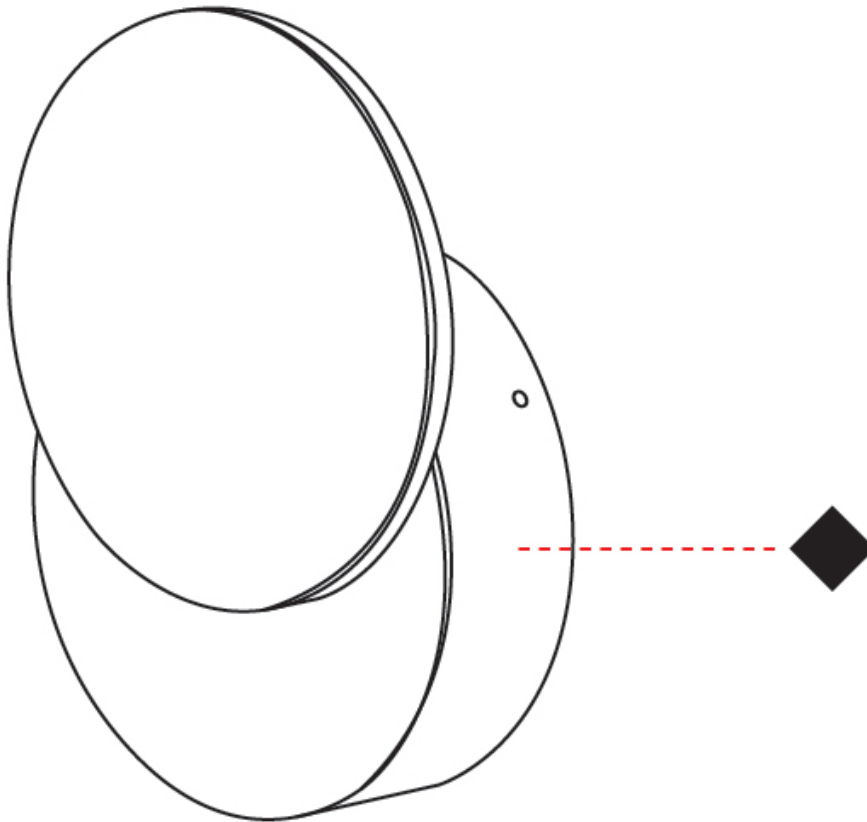

LUOMU 1 SURFACE

D72023-

PROJECT	_____
TYPE	_____
SPECIFIER	_____
QUANTITY	_____
DATE	_____